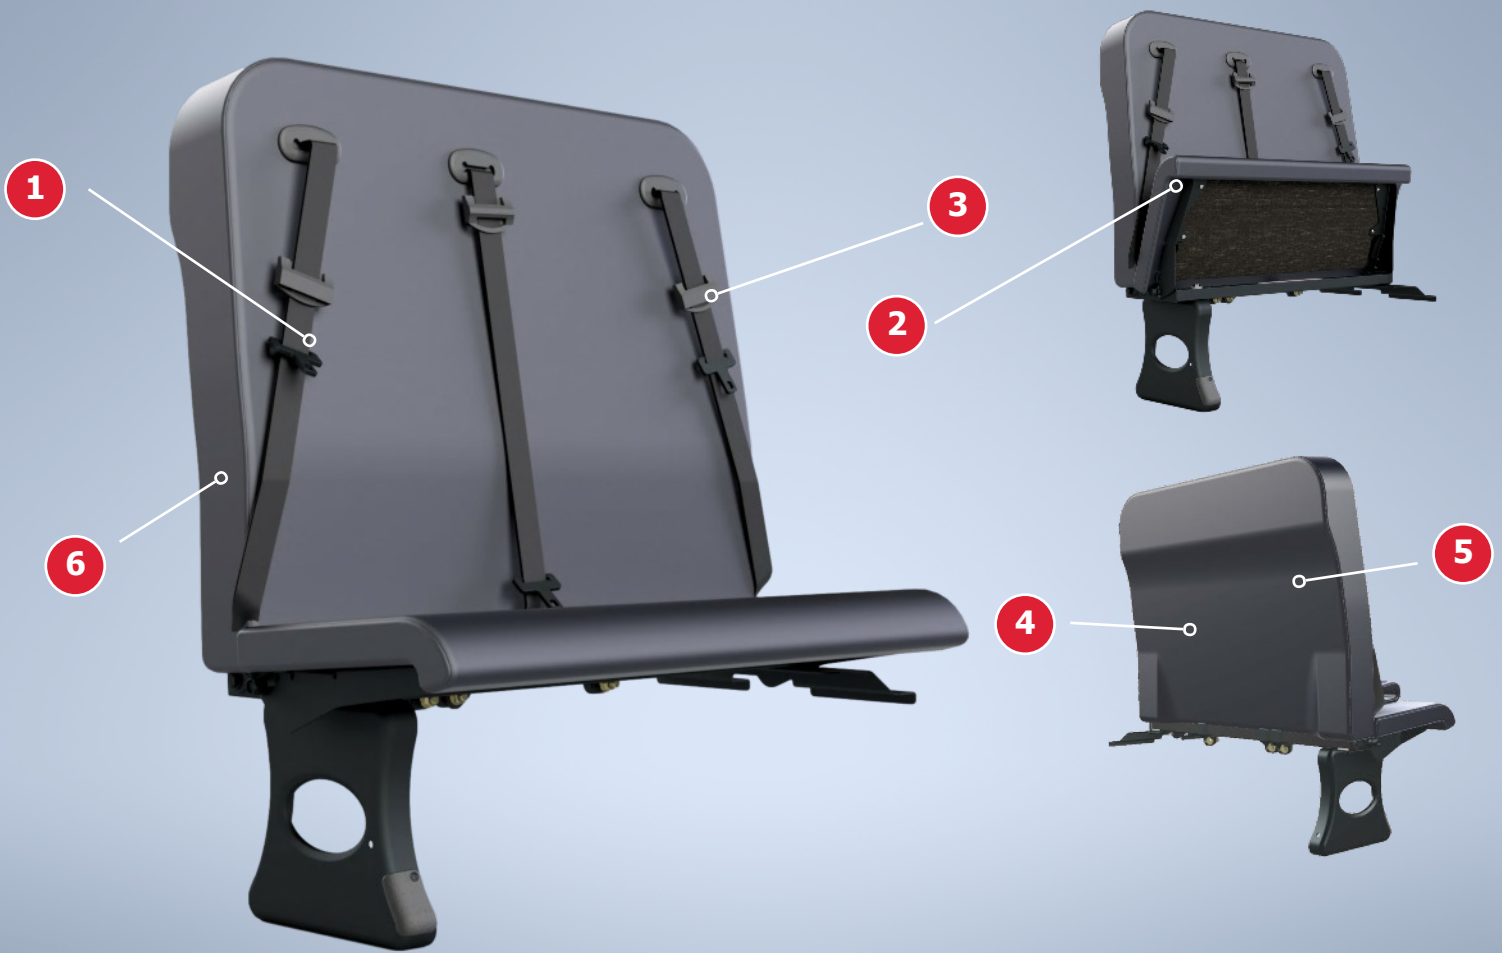

Genesis 3-Point

Lap/Shoulder Belt Seat

Genesis 3-Point Lap Shoulder Belt Seat offers complete seat assembly with improved vehicle carry capacity, enhanced seat styling and total weight reduction. Easily convert the 3-Point seat to other Genesis offerings.

Contact our Seating Design Experts to configure your next bus or van build.

Learn More at: www.hsmtransportation.com or CALL 800-437-4220

Features & Benefits

1. Can accommodate children of a wide range of heights with adjustable belt straps
2. Innovative flip-up seat cushion that allows for ease of access and cleaning
3. 3-point lap-shoulder belts to offer upper body protection
4. Allows for emergency egress with over 15" of aisle space at the hip
5. Seat belt retractor located in the upper back frame.
6. Added comfort and improved knee clearance with recessed back

*Meets all applicable FICMVSS standards.
Available in 26", 30", 36", 39" and 45" sizes.*

Contact our Seating Design Experts to configure your next bus or van build.

Learn More at: www.hsmtransportation.com or CALL 800-437-4220